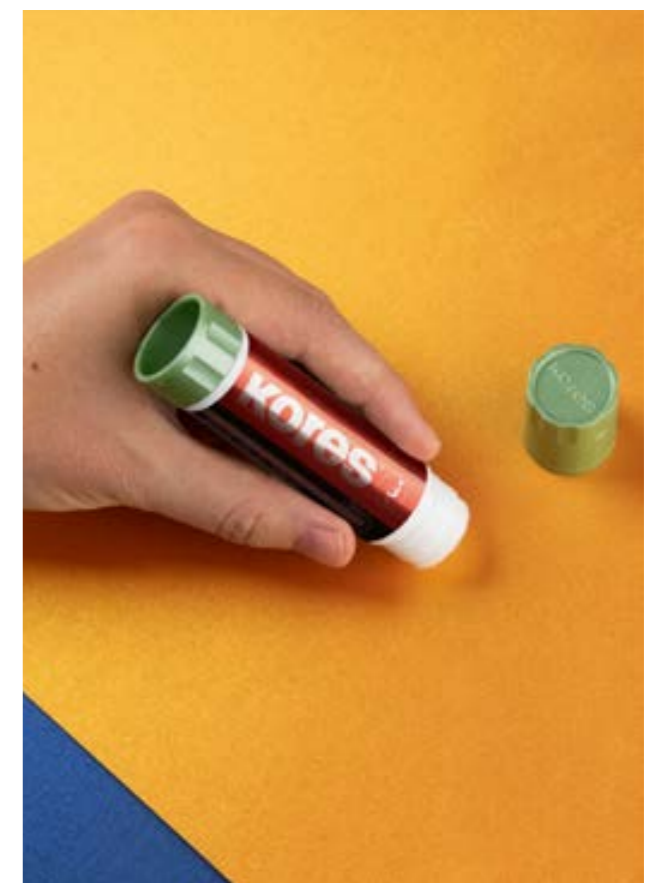

White Glue

- White PVA glue in ergonomic shaped bottle
- Dispenser cap for clean and easy application
- Sticks paper, cardboard, carton, photos, plywood, wood, cork, cotton fabric, leather, felt, styrofoam
- Drip-free & no run
- Ideal for hobby and craftwork