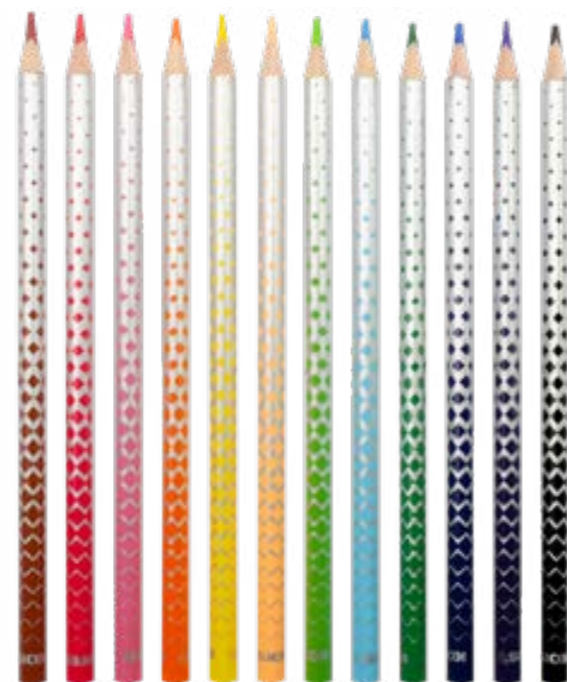

Kolores Magik

triangular

- 12 colours with special erasable coloured pencil lead
- Includes 1 eraser for an easy and complete erasing
- Ideal to erase with any Kores erasers