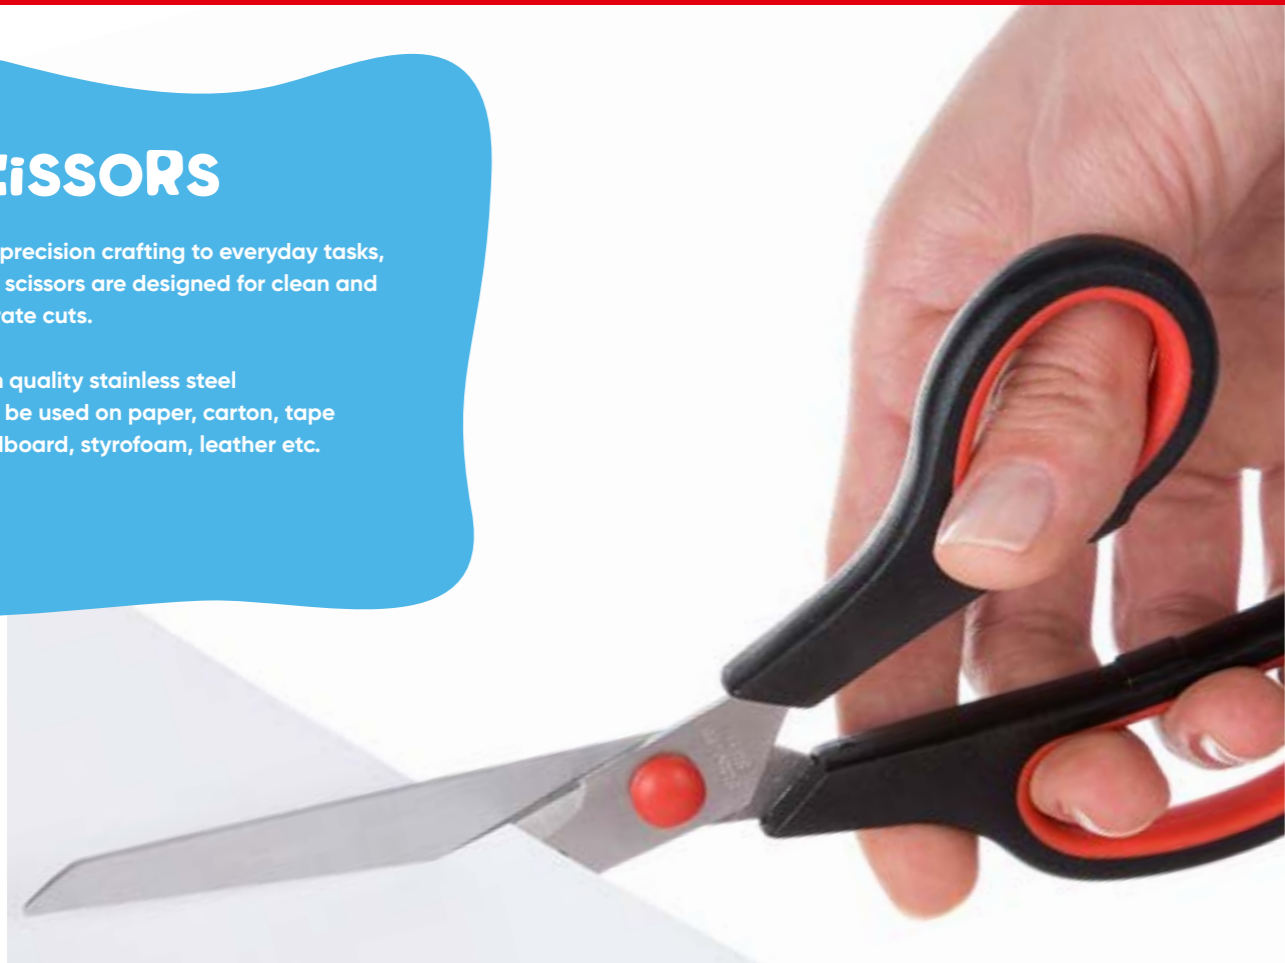

SCISSORS

From precision crafting to everyday tasks, Kores scissors are designed for clean and accurate cuts.

- High quality stainless steel
- Can be used on paper, carton, tape cardboard, styrofoam, leather etc.