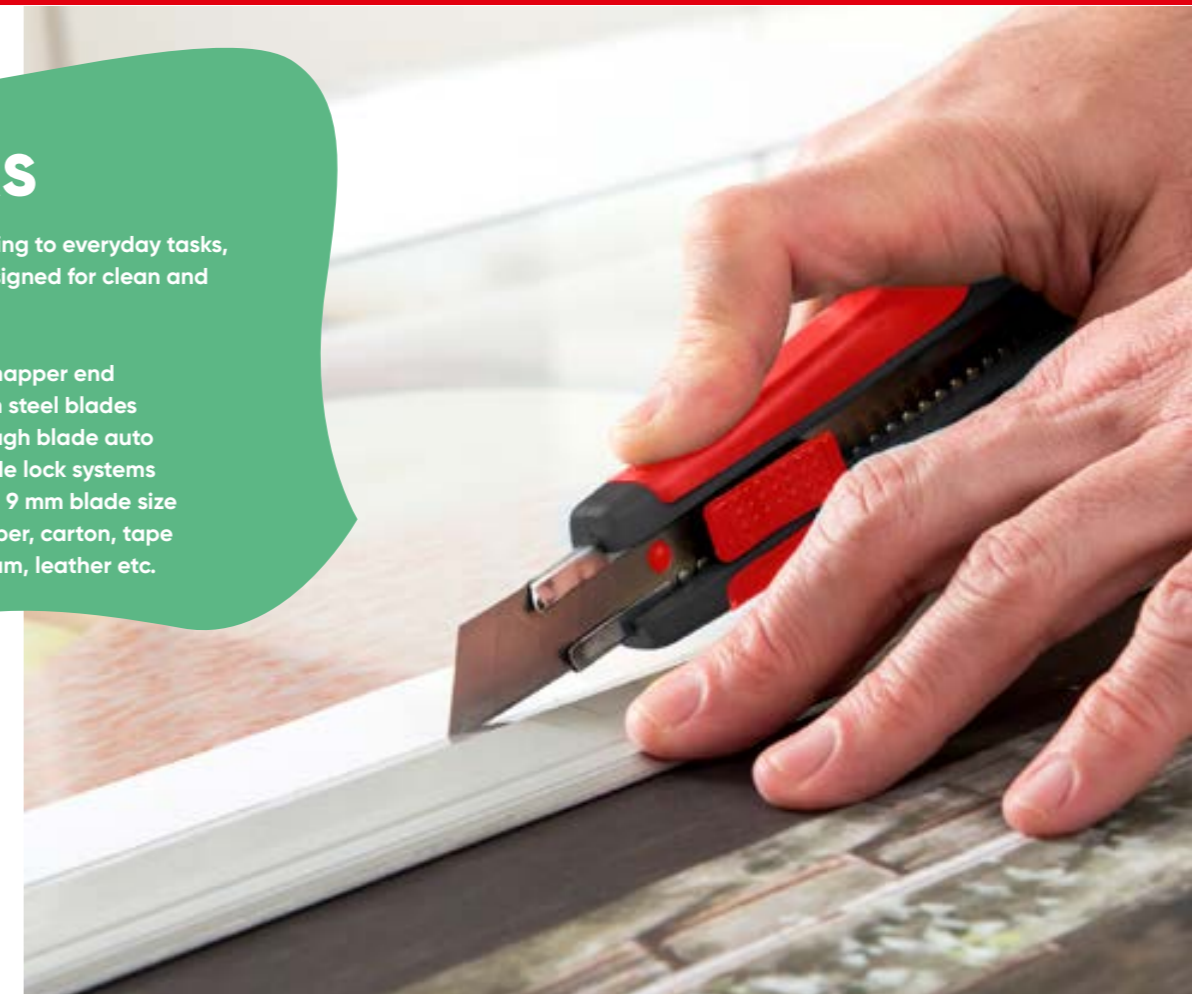

CUTTERS

From precision crafting to everyday tasks, Kores cutters are designed for clean and accurate cuts.

- Integrated blade snapper end
- High quality carbon steel blades
- Safe handling through blade auto lock or manual blade lock systems
- Come in 18 mm and 9 mm blade size
- Can be used on paper, carton, tape cardboard, styrofoam, leather etc.