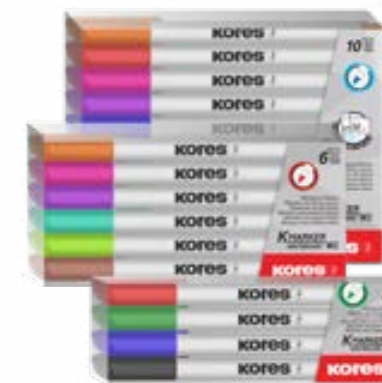

K-Marker Whiteboard W1

- High-quality pen-shaped whiteboard marker with unique design
- Superior colour intensity
- Easy flow tip for smooth and comfortable writing
- Available in 10 colours: black, blue, red, green, pink, purple, turquoise, brown, light green, orange
- Available in sets of 4, 6 and 10 markers

cap on back

leaves no traces