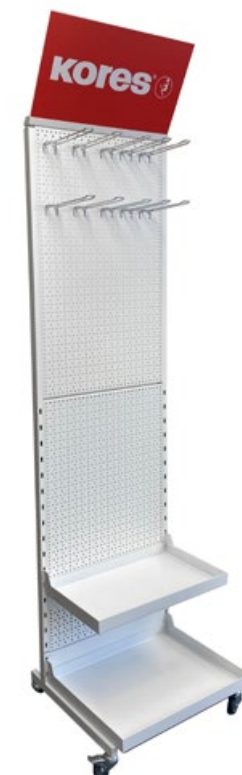

Metal Floor Display