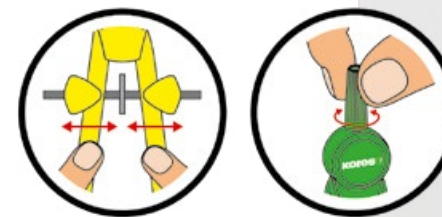

## COMPASSES

Kores compasses are very versatile and easy to use, ideal for hobby, craft and school usage.

- For circles up to Ø 260 mm
- Adjustment wheel
- Rapid adjustment system