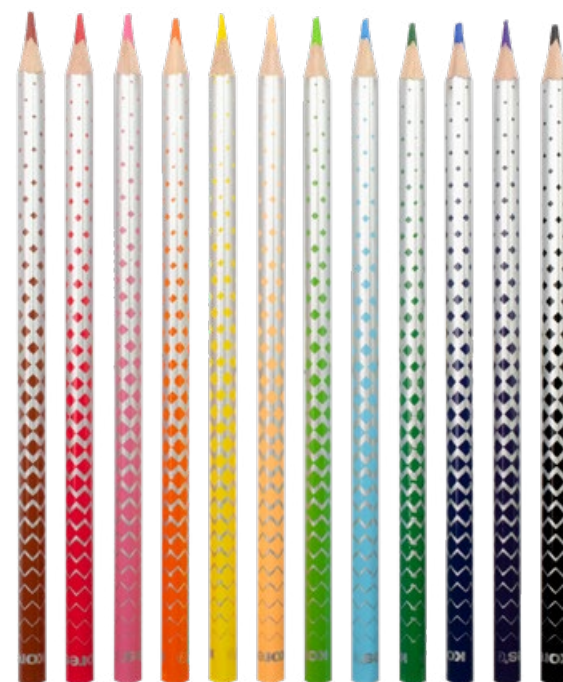

Kolores Magik

- 12 colours with special erasable coloured pencil lead
- Includes 1 eraser for an easy and complete erasing
- Ideal to erase with any Kores erasers