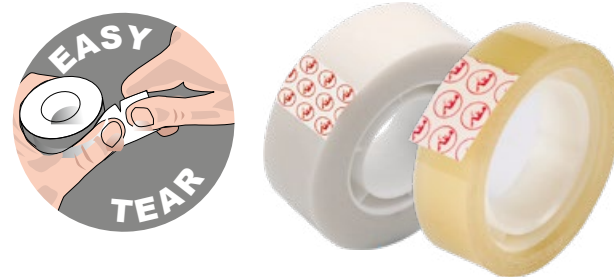

## Glue Roller

- Precise nose for clean, fast and accurate application
- Ideal for photos, presentations, gift-wrapping and packing
- For all kinds of paper
- Instant bond

Art. No.	Description	Packaging	Contents
38112	10 m permanent glue tape	blister	1pc.

## Duo Tape

- Double sided adhesive tape
- Smooth unwinding for quick, convenient use
- Ideal for home, office and school
- Odourless for pleasant use

Art. No.	Description	Packaging	Contents
55515	5m x 15mm	single box	1pc.
55530	5m x 30mm	single box	1pc.

Invisible Tape: Polypropylene tape with great adhesion, invisible when applied on & can be written on

Film Tape: transparent tape with great adhesion

Art. No.	Description	Packaging	Contents
53302	invisible tape, 33m x 12mm	B2B box	24 pcs.
53309	invisible tape, 33m x 19mm	B2B box	16 pcs.
53319	invisible tape, 33m x 19mm	single box	1pc.