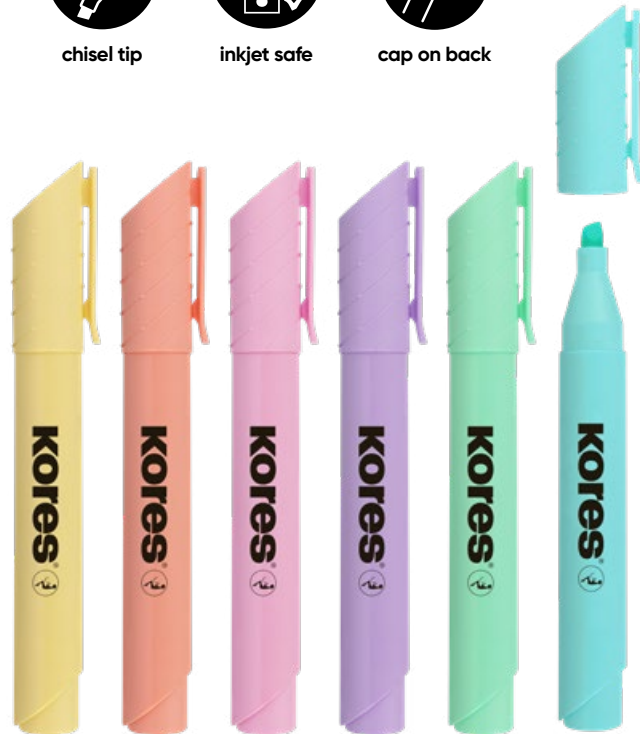

chisel tip

inkjet safe

cap on back

Art. No.	Description	Packaging	Contents
36060	set of 6 pastel colours	plastic case	6 pcs.
36031	lilac	display box	12 pcs.
36032	blush pink	display box	12 pcs.
36033	powder turquoise	display box	12 pcs.

High Liner Pastel

- High quality, pen shaped highlighters with chisel tip
- In six trendy pastel colours: Light Lemon, Peach Orange, Mint Green, Blush Pink, Powder Turquoise, Lilac
- Universal water-based ink for all kinds of paper