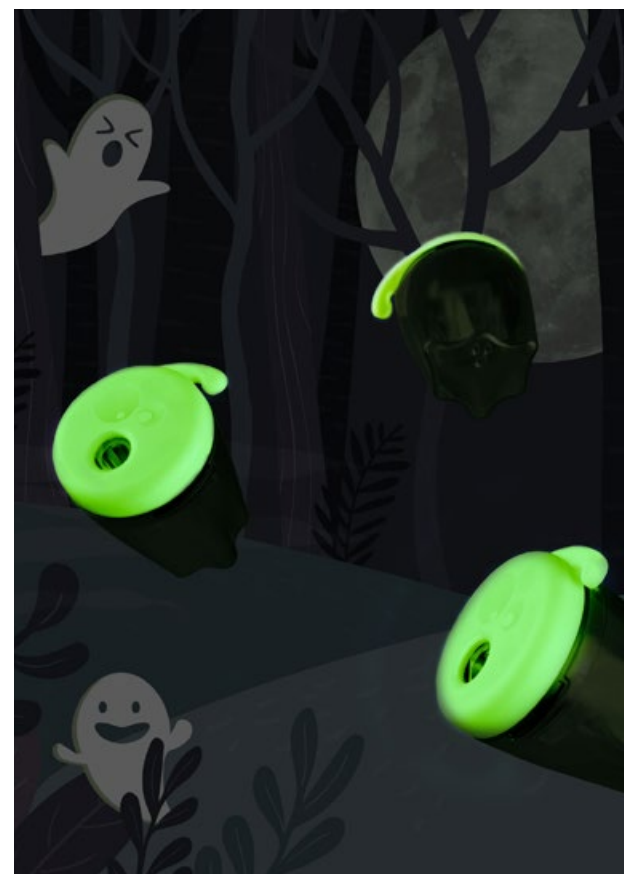

## Spooky

fixed blade

- High quality double hole sharpener with unique ghost design
- Top glows in the dark!
- Protective twist top prevents the shavings from spilling and guarantees clean usage
- Double hole sharpener for Jumbo and normal sized pencils